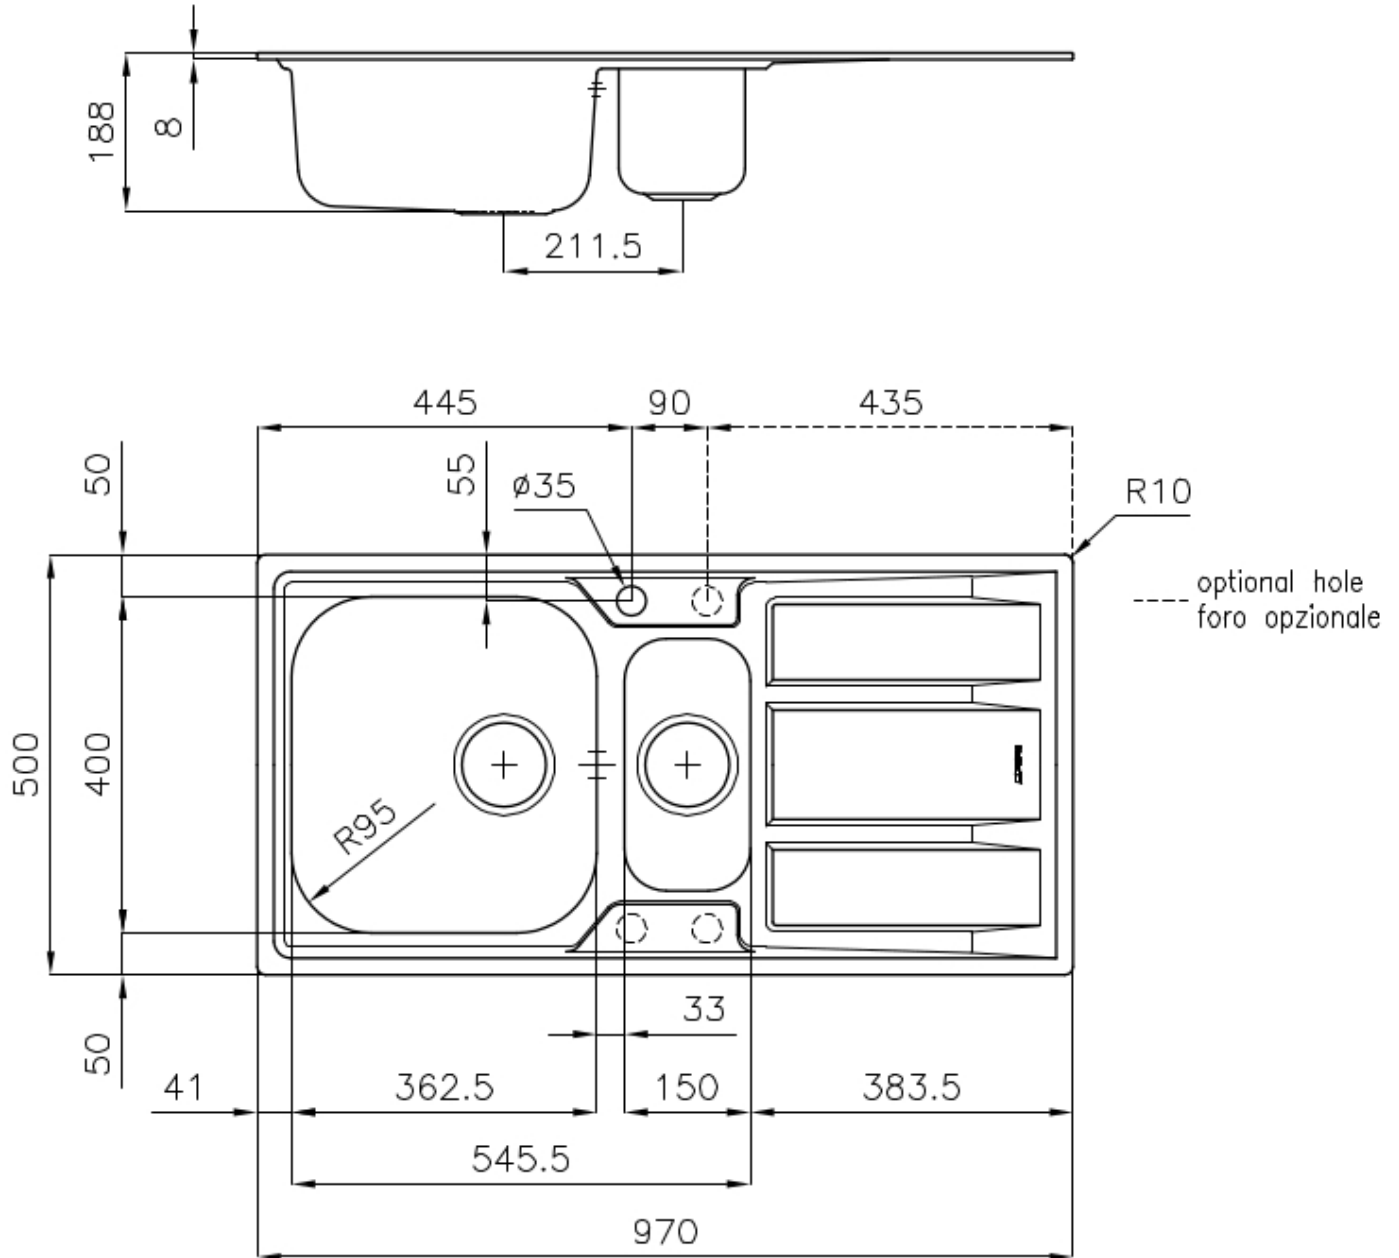

TECHNICAL DATA